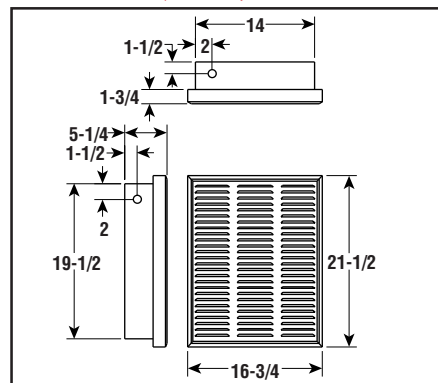

RFI

Wall Blower Heater

- 1.5 - 4.8 kW
- 5,118 - 16,378 Btuh
- 208, 240 and 277 Volt
- Single Phase

Dimensions (Inches)

Applications

- Reception Rooms
- Entryways
- Stairwells
- Offices and Factory Offices
- Guard Shacks
- Cottages
- Kiosks

Construction

- Almond Finish
- 18 Gauge Steel Front Panel
- Concealed Access Door for Tamperproof, Adjustable Control
- Fintube® Steel Sheath Heating Elements
- Factory Lubricated Motor
- Tamper-Resistant Convertibility

Features

- Built-in Overtemperature Protection

Specifications and Ordering Information

Electrical					Dimensions (In.)			Ordering			Wt. (Lbs.)
Volts	No. Elem.	Watts	Amps	Btuh	Height	Width	Depth	Model	Stock	PCN	
208	1	4,000	19.2	13,648	22	16-3/4	5	RFI-4020B21	S	352006	27
208	1	4,800	23	16,378	22	16-3/4	5	RFI-4820B21	S	352014	27
240/208	1	1,500/1,125	6.3/5.4	5,118/3,839	22	16-3/4	5	RFI-1524B31	S	352022	27
240/208	1	2,000/1,500	8.3/7.2	6,824/5,118	22	16-3/4	5	RFI-2024B31	S	352030	27
240/208	1	3,000/2,250	12.5/10.8	10,236/7,677	22	16-3/4	5	RFI-3024B31	S	352049	27
240/208	1	4,000/3,000	16.7/14.4	13,648/10,236	22	16-3/4	5	RFI-4024B31	S	352057	27
240/208	1	4,800/3,600	20/17.3	16,378/12,284	22	16-3/4	5	RFI-4824B31	S	352065	27
277	1	1,500	5.4	5,118	22	16-3/4	5	RFI-1527B41	S	352073	27
277	1	2,000	7.2	6,824	22	16-3/4	5	RFI-2027B41	S	352081	27
277	1	3,000	10.8	10,236	22	16-3/4	5	RFI-3027B41	S	352090	27
277	1	4,000	14.4	13,648	22	16-3/4	5	RFI-4027B41	S	352102	27
277	1	4,800	17.3	16,378	22	16-3/4	5	RFI-4827B41	S	352110	27